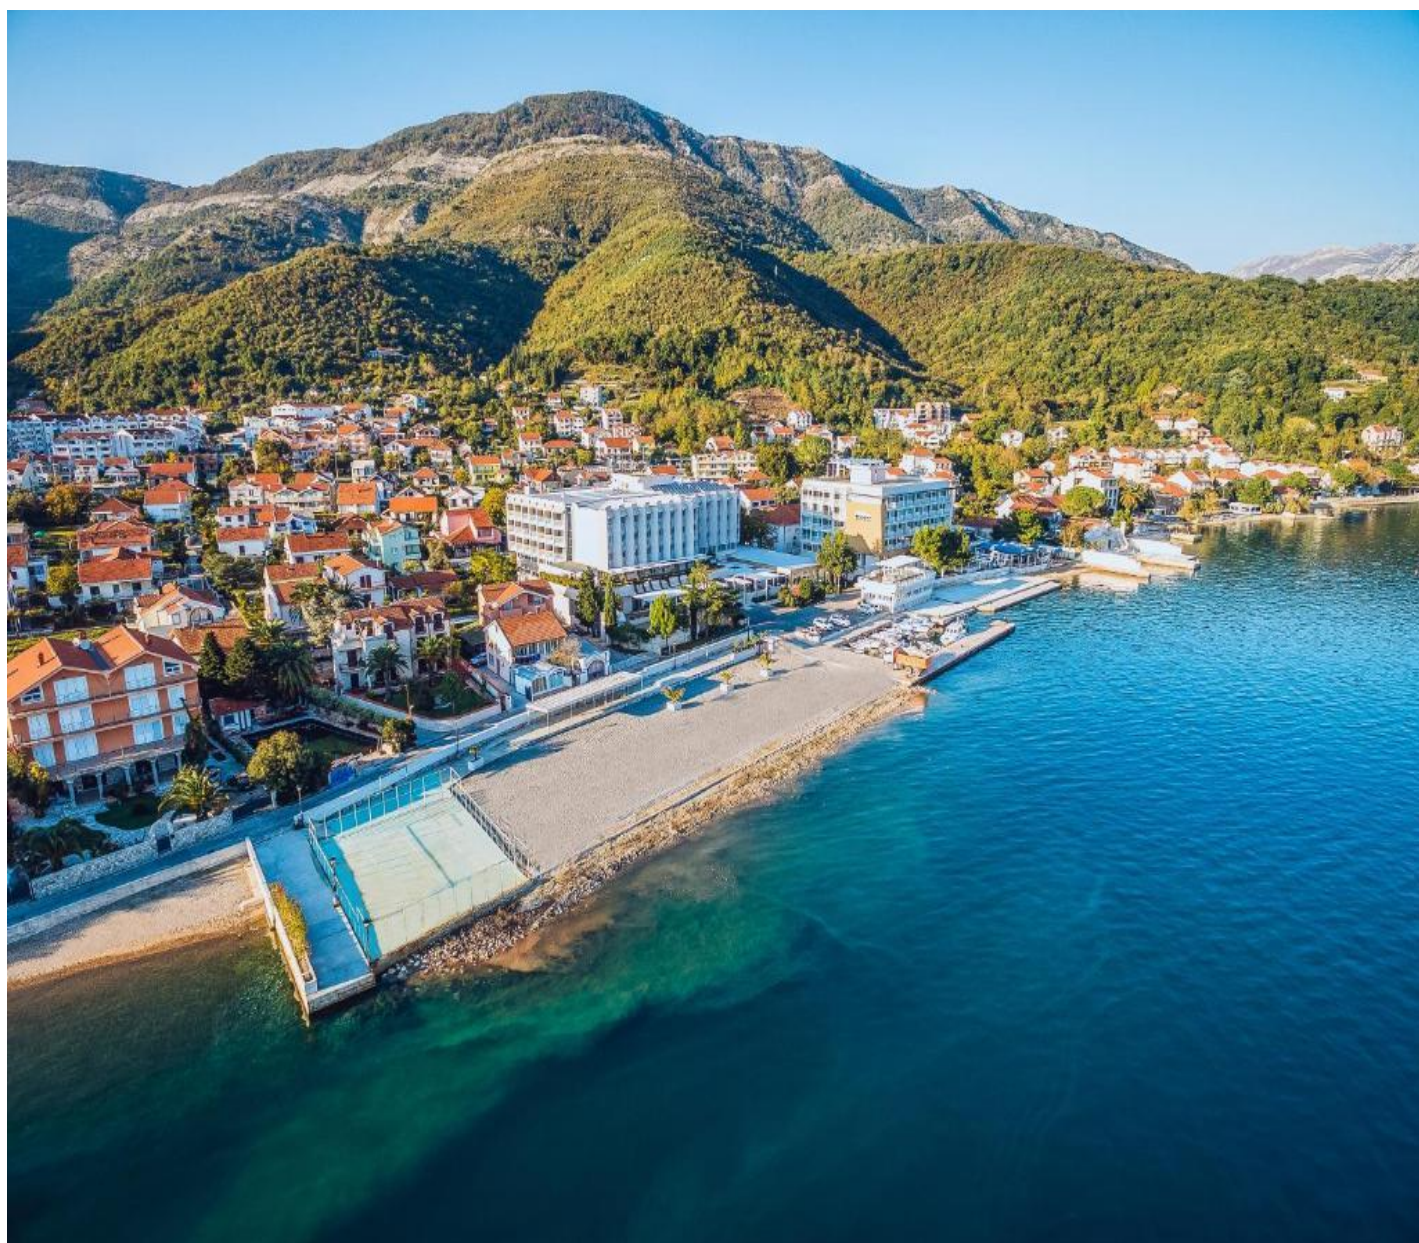

LJETO 2024 U HERCEG NOVOM!

HOTEL DELFIN 4* BIJELA

ALL INCLUSIVE!